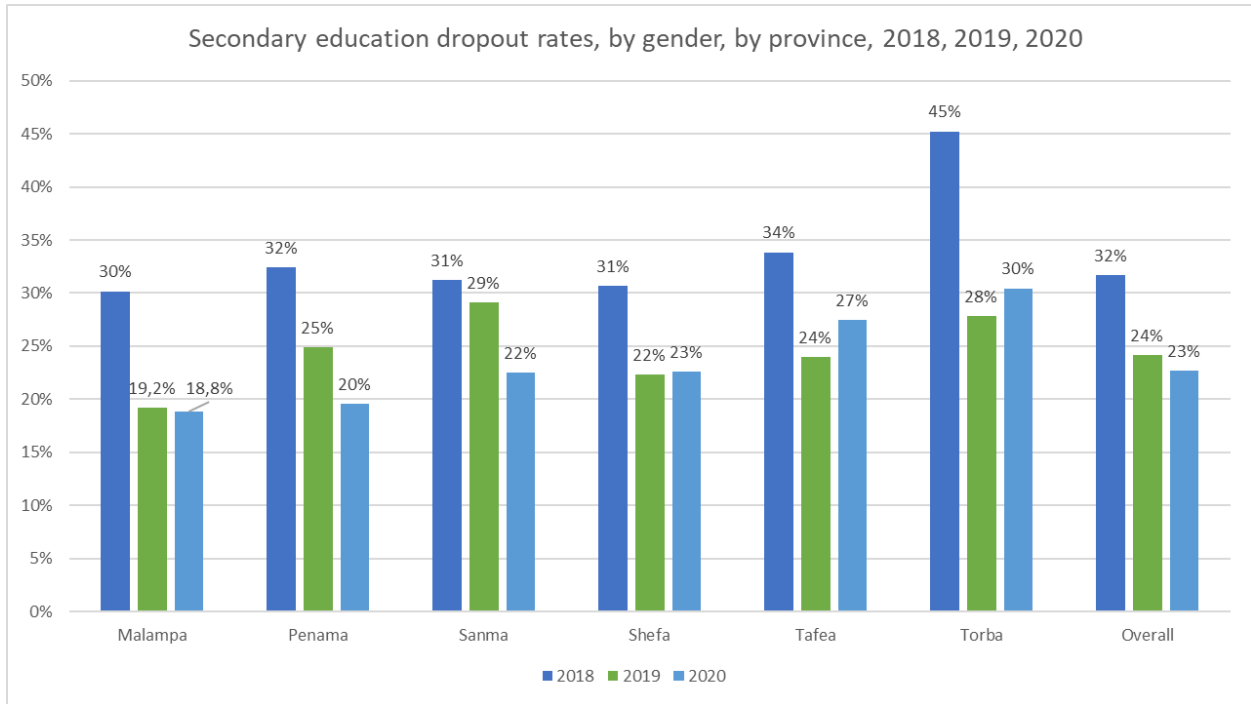

1.3.15. Secondary education drop-out rates, by province, 2018, 2019, 2020

Secondary education drop - out rates decreased from 2020 to 2018 both at country level and in each province with differing size of changes in the rates (see chart – 1.3.15 below)